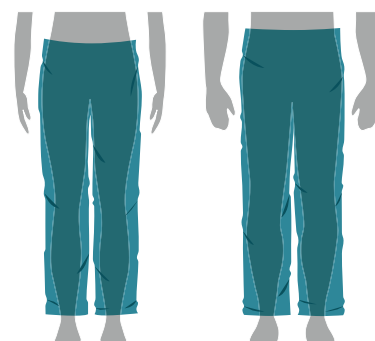

RELAXED FIT

A generous cut for freedom of movement.