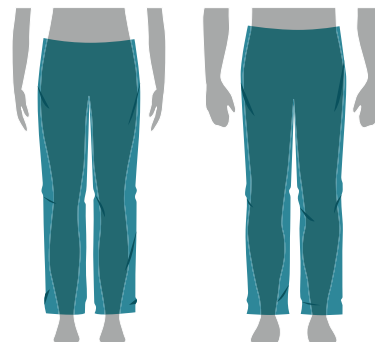

SLIM FIT

Fitted cut with active styling and stretch fabric or detail.

SLIM FIT

A closer fitting cut.

REGULAR FIT

A regular cut slimmer through the chest, waist, hem & sleeve.

REGULAR FIT

A regular cut with ease of movement.