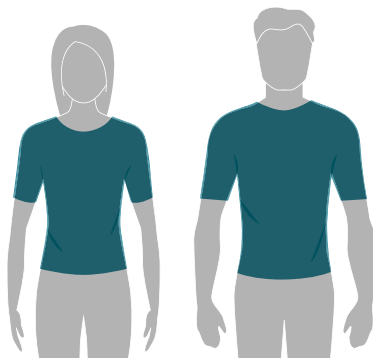

KIDS EU Sizing

KIDS	EU Sizing
6.5 - 10	23 - 28
11 - 2	29 - 35
3 - 6	36 - 39

GLOVES UNISEX

Glove Size	Hand (cm)
S/M	17 - 18
M/L	19 - 20
L/XL	21 - 22

**FOOTWEAR
SIZING**

UK Size	3	4	5	6	6.5	7	8	9	9.5	10	11	12	13
EU Size	36	37	38	39	40	41	42	43	44	45	46	47	48

SLIM FIT

Fitted cut with active styling and stretch fabric or detail.

SLIM FIT

A closer fitting cut.

REGULAR FIT

A regular cut slimmer through the chest, waist, hem & sleeve.

REGULAR FIT

A regular cut with ease of movement.