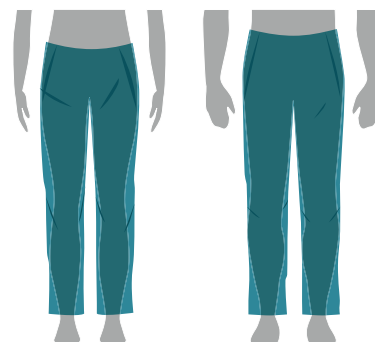

WHAT TO MEASURE

- HEAD** The circumference around the middle of your forehead
- HAND** The circumference around the palm
- BUST/CHEST** Under your arms, around the fullest part of your chest
- WAIST** Around your natural waist line at the top of your hips
- HIP** Around the fullest part of your body at the top of the leg
- LENGTH** From the inside leg to the bottom of your ankle

SLIM FIT

Fitted cut with active styling and stretch fabric or detail.

SLIM FIT

A closer fitting cut.

REGULAR FIT

A regular cut slimmer through the chest, waist, hem & sleeve.

REGULAR FIT

A regular cut with ease of movement.